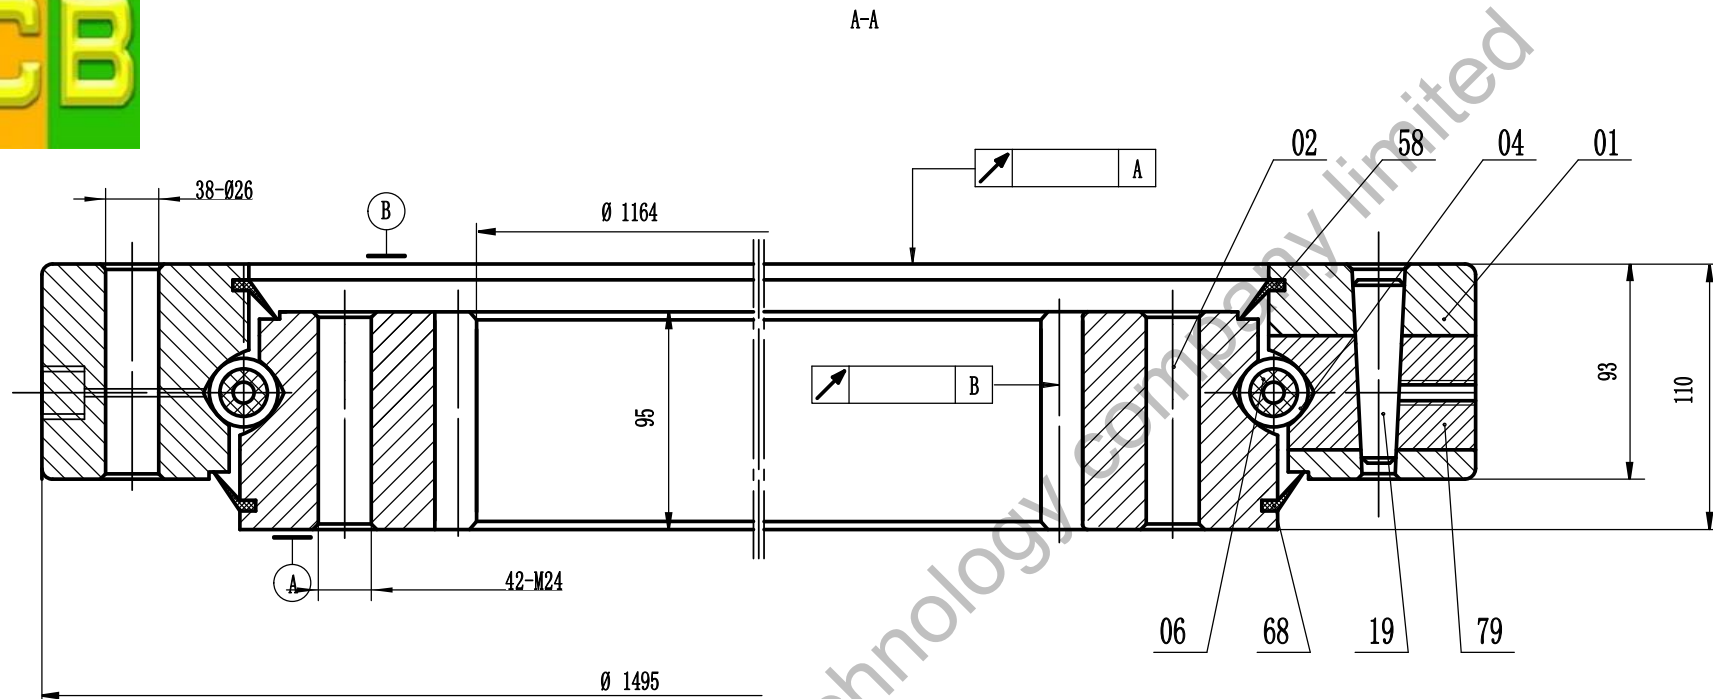

JCB

Remark:

1. Luoyang JCB Bearing Technology Co., Ltd is a design and manufacture Inc, we manufactured slewing bearing for all kinds of various brand excavator, specialize in industry of manufacturing slewing bearing for excavator more than 30 years.
2. This drawing is reference for user, if you need formal drawing, please contact with us to obtain the official drawing.

slewing bearing for caterpillar excavator	CAT325C	
		Weight(kg)
	Luoyang JCB Bearing Technology Co., Ltd	